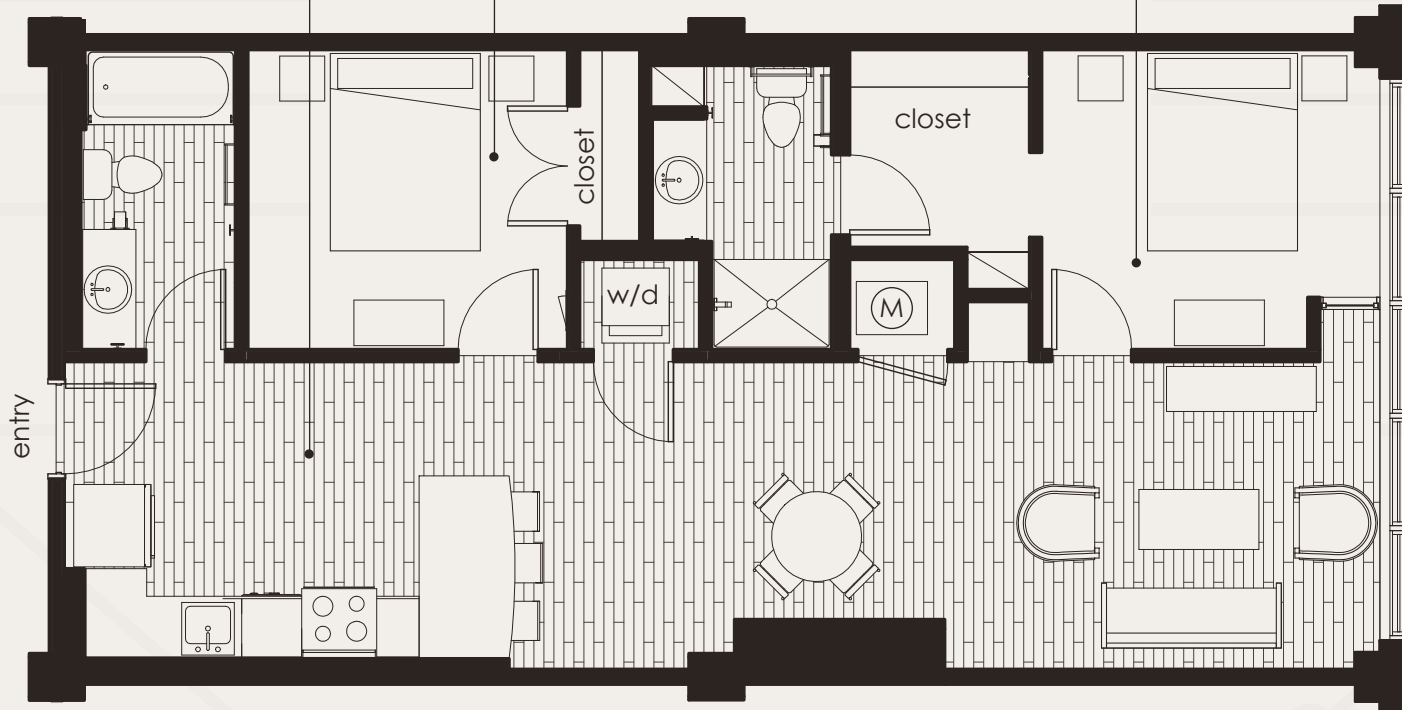

# THE WIRE

APARTMENTS

100 South 19th Street Omaha, NE 68102

(402) 345-0993

info@thewireomaha.com

KITCHEN / LIVING / DINING

10'-3" x 43'-11"

GUEST BEDROOM

10'-0" x 10'-8"

BEDROOM

10'-0" x 10'-6"

## Victor 7

NORTH VIEW  
2 BED / 2 BATH  
953 s.f.