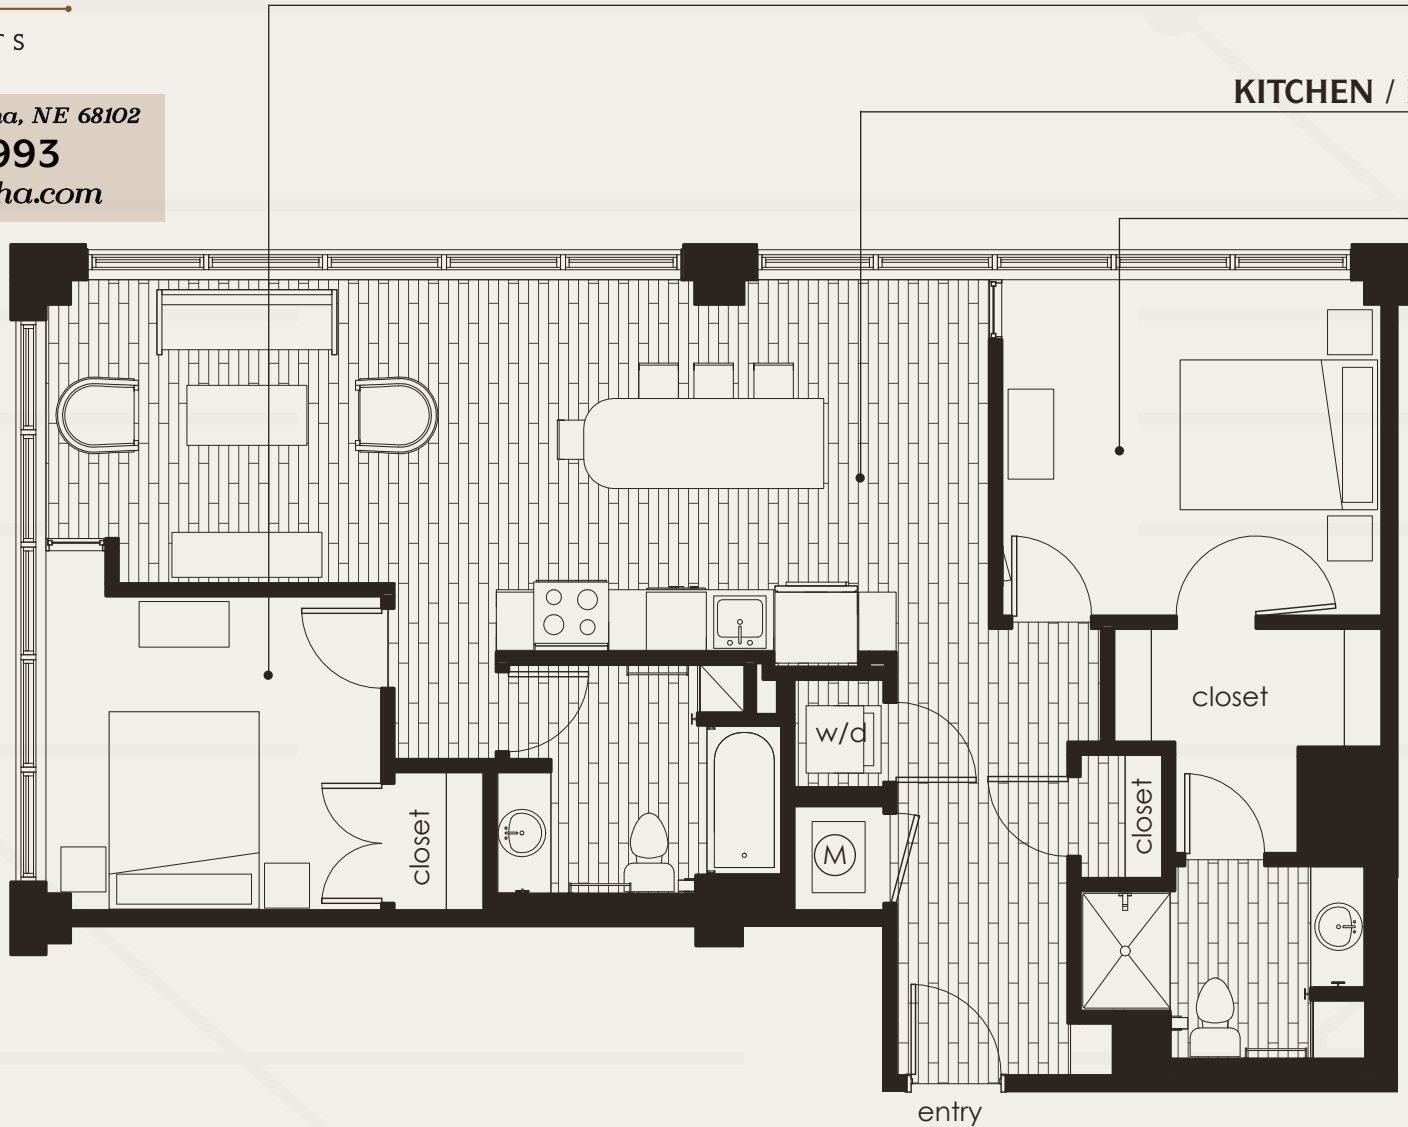

THE WIRE

APARTMENTS

GUEST BEDROOM

10'-6" x 11'-2"

KITCHEN / LIVING / DINING

12'-5" x 31'-6"

BEDROOM

11'-3" x 12'-8"

100 South 19th Street Omaha, NE 68102

(402) 345-0993

info@thewireomaha.com

Romeo

NORTH & WEST VIEW

2 BED / 2 BATH

1112 s.f.