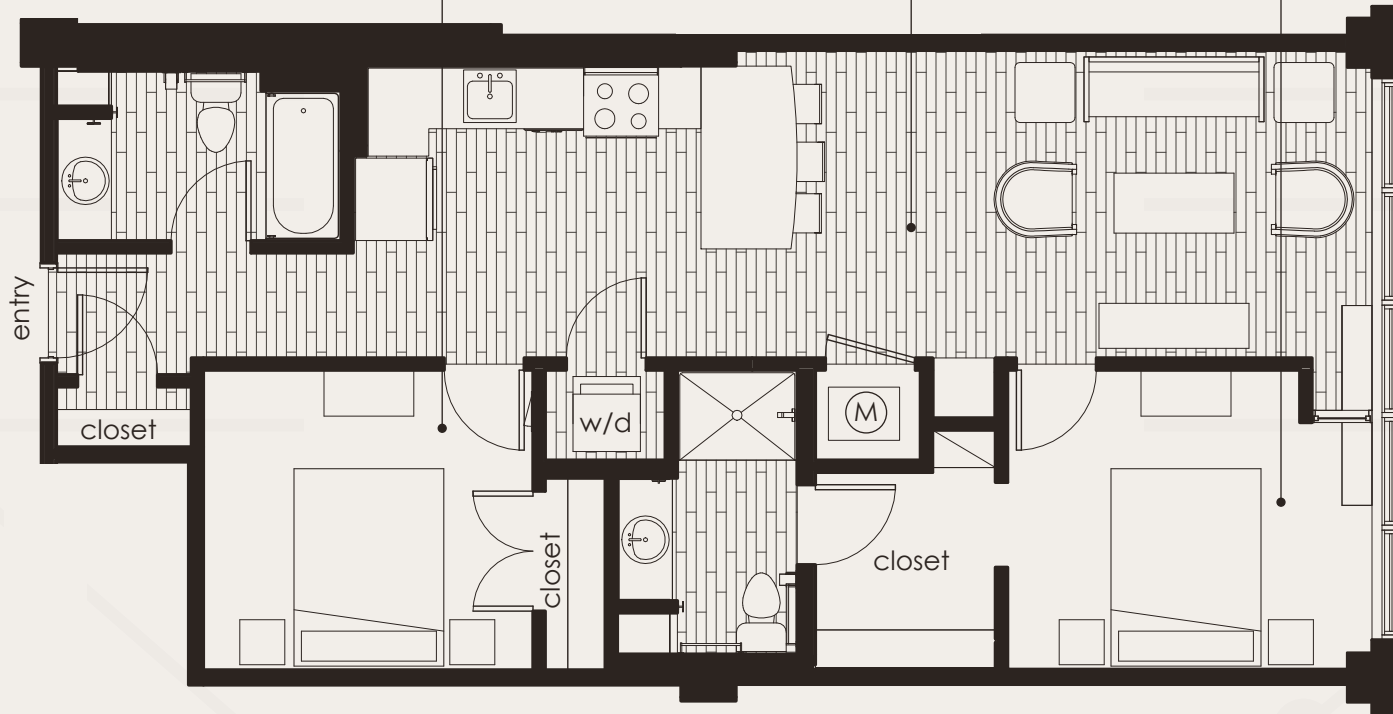

# THE WIRE

APARTMENTS

100 South 19th Street Omaha, NE 68102

(402) 345-0993

info@thewireomaha.com

**GUEST BEDROOM**

*10'-6" x 11'-0"*

**KITCHEN / LIVING / DINING**

*10'-3" x 34'-0"*

**BEDROOM**

*10'-0" x 12'-2"*

*Charlie*

EAST VIEW  
2 BED / 2 BATH  
930 s.f.