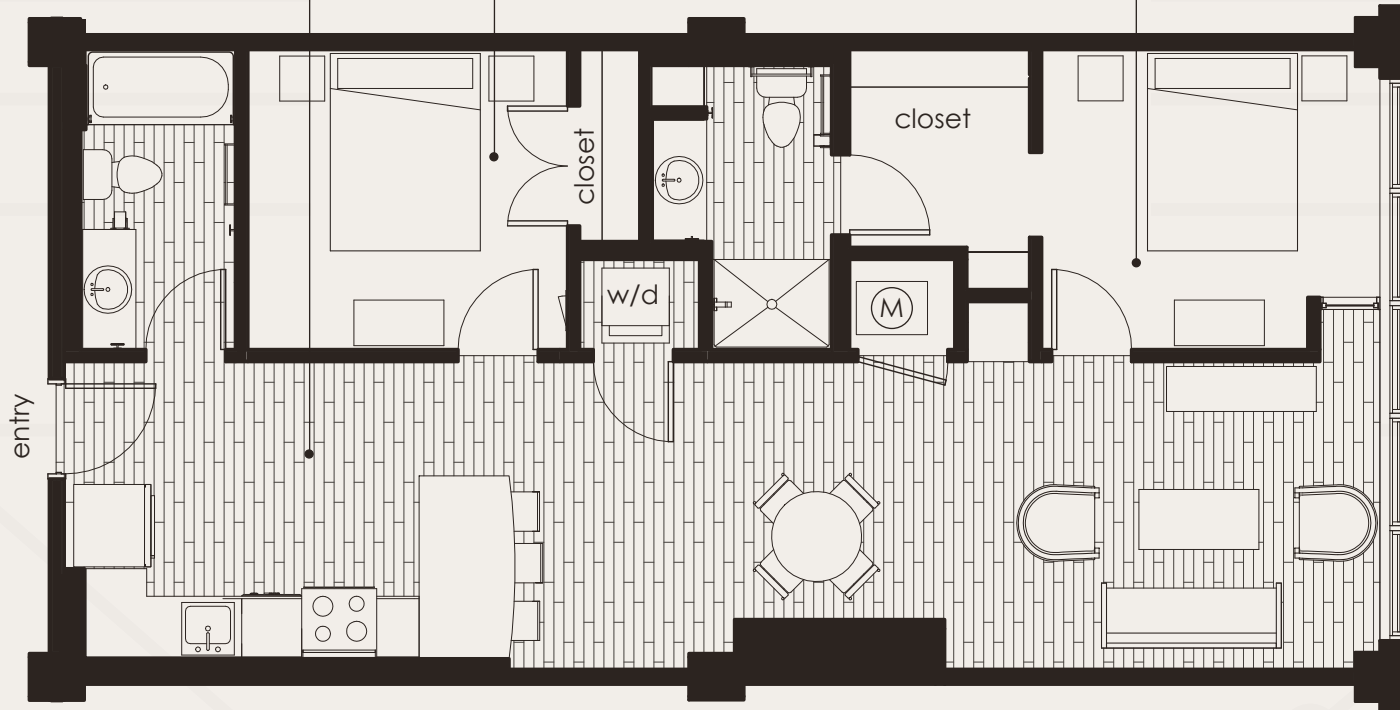

THE WIRE

APARTMENTS

100 South 19th Street Omaha, NE 68102

(402) 345-0993

info@thewireomaha.com

KITCHEN / LIVING / DINING

10'-3" x 43'-11"

GUEST BEDROOM

10'-0" x 10'-8"

MASTER BEDROOM

10'-0" x 10'-6"

Victor 7

NORTH VIEW
2 BED / 2 BATH
953 s.f.