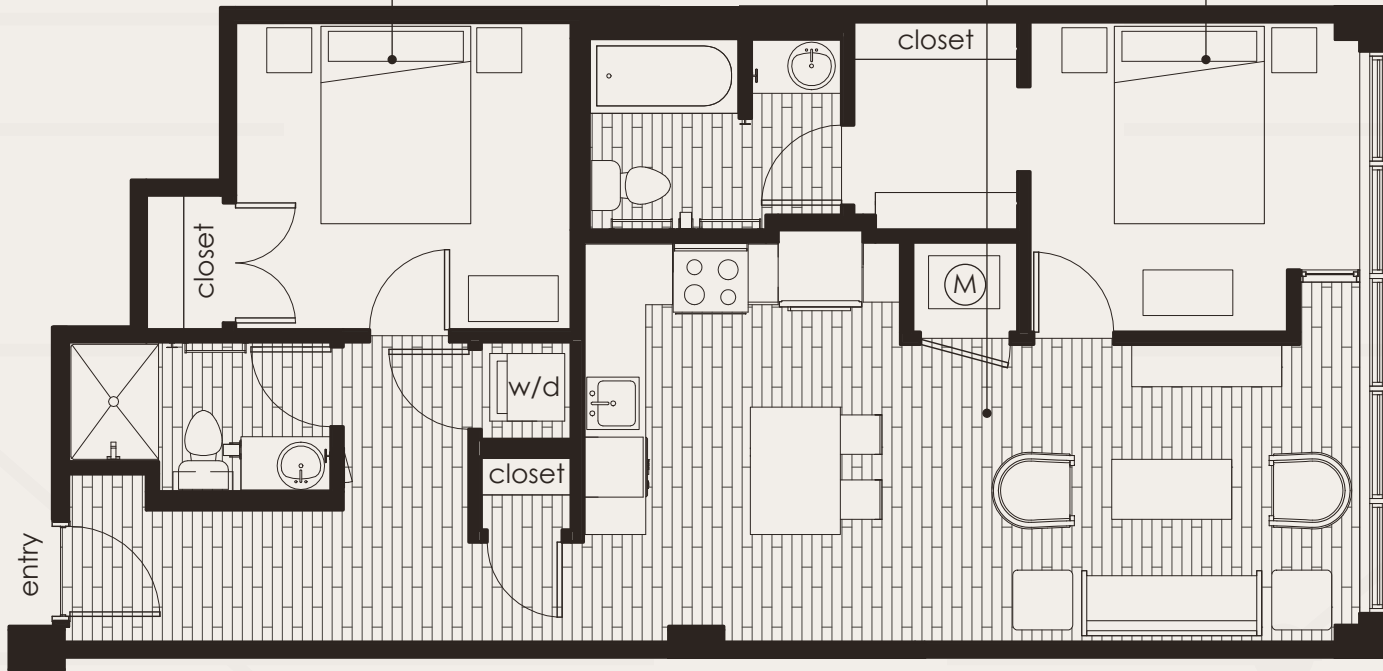

THE WIRE

APARTMENTS

100 South 19th Street Omaha, NE 68102

(402) 345-0993

info@thewireomaha.com

GUEST BEDROOM

10'-3" x 11'-2"

KITCHEN / LIVING / DINING

25'-11" x 13'-4"

BEDROOM

10'-4" x 11'-0"

Sierra

EAST VIEW
2 BED / 2 BATH
904 s.f.