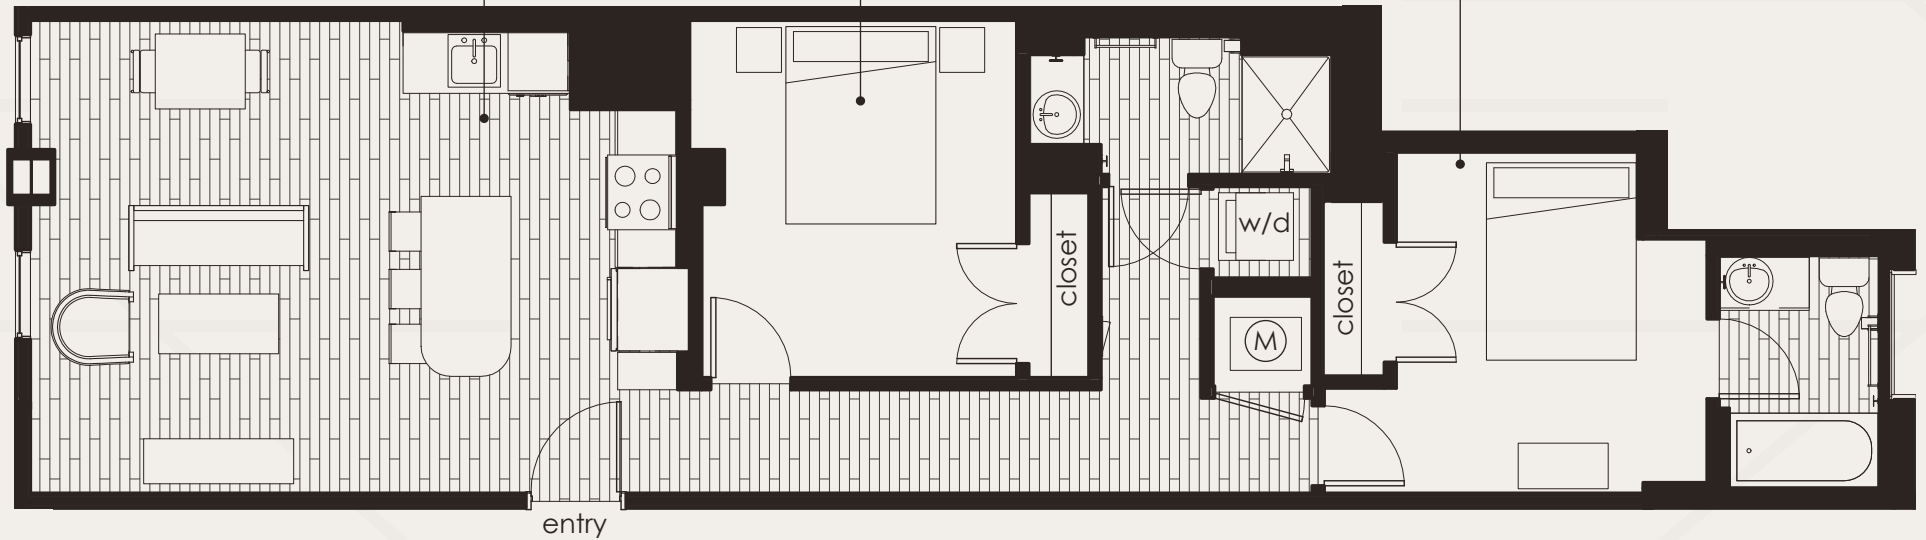

THE WIRE

APARTMENTS

100 South 19th Street Omaha, NE 68102

(402) 345-0993

info@thewireomaha.com

KITCHEN / LIVING / DINING

15'-9" x 21'-7"

GUEST BEDROOM

10'-6" x 11'-11"

BEDROOM

10'-4" x 11'-5"

Lima

ATRIUM VIEW
2 BED / 2 BATH
954 s.f.