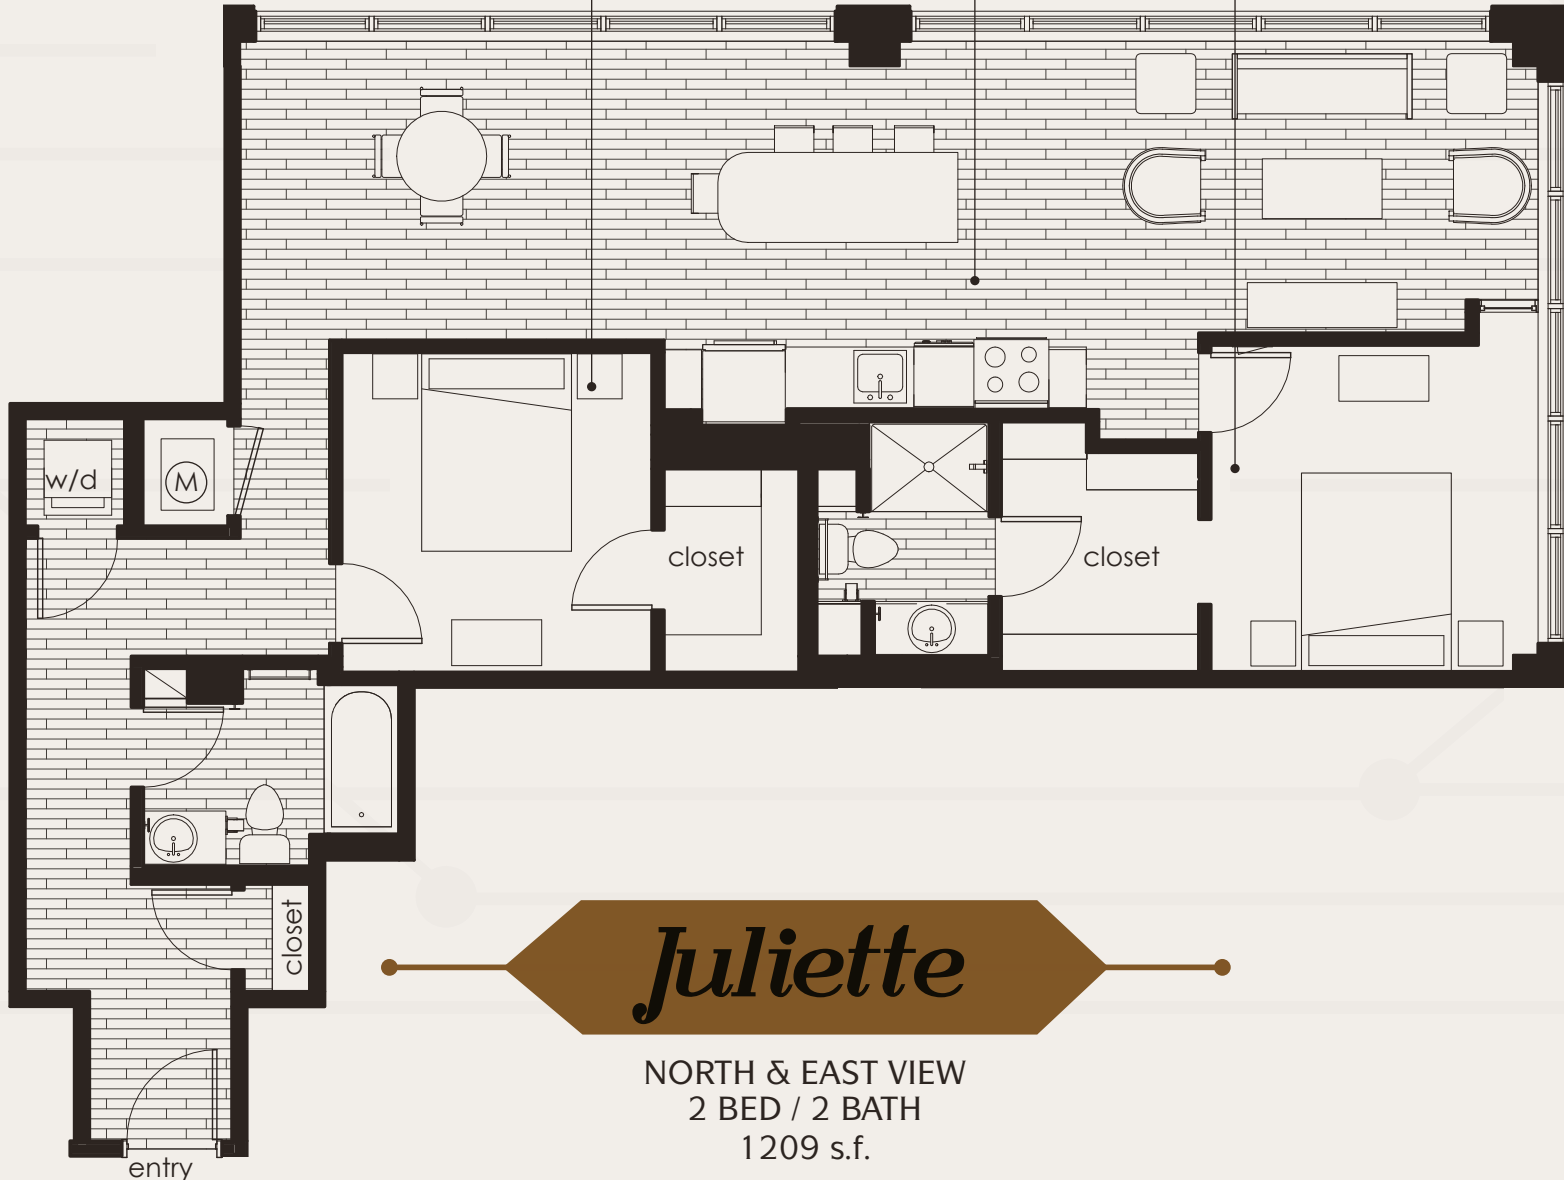

# THE WIRE

APARTMENTS

100 South 19th Street Omaha, NE 68102

(402) 345-0993

info@thewireomaha.com

**GUEST BEDROOM**

*10'-4" x 10'-8"*

**KITCHEN / LIVING / DINING**

*10'-4" x 43'-4"*

**BEDROOM**

*10'-11" x 10'-11"*

*Juliette*

NORTH & EAST VIEW

2 BED / 2 BATH

1209 s.f.