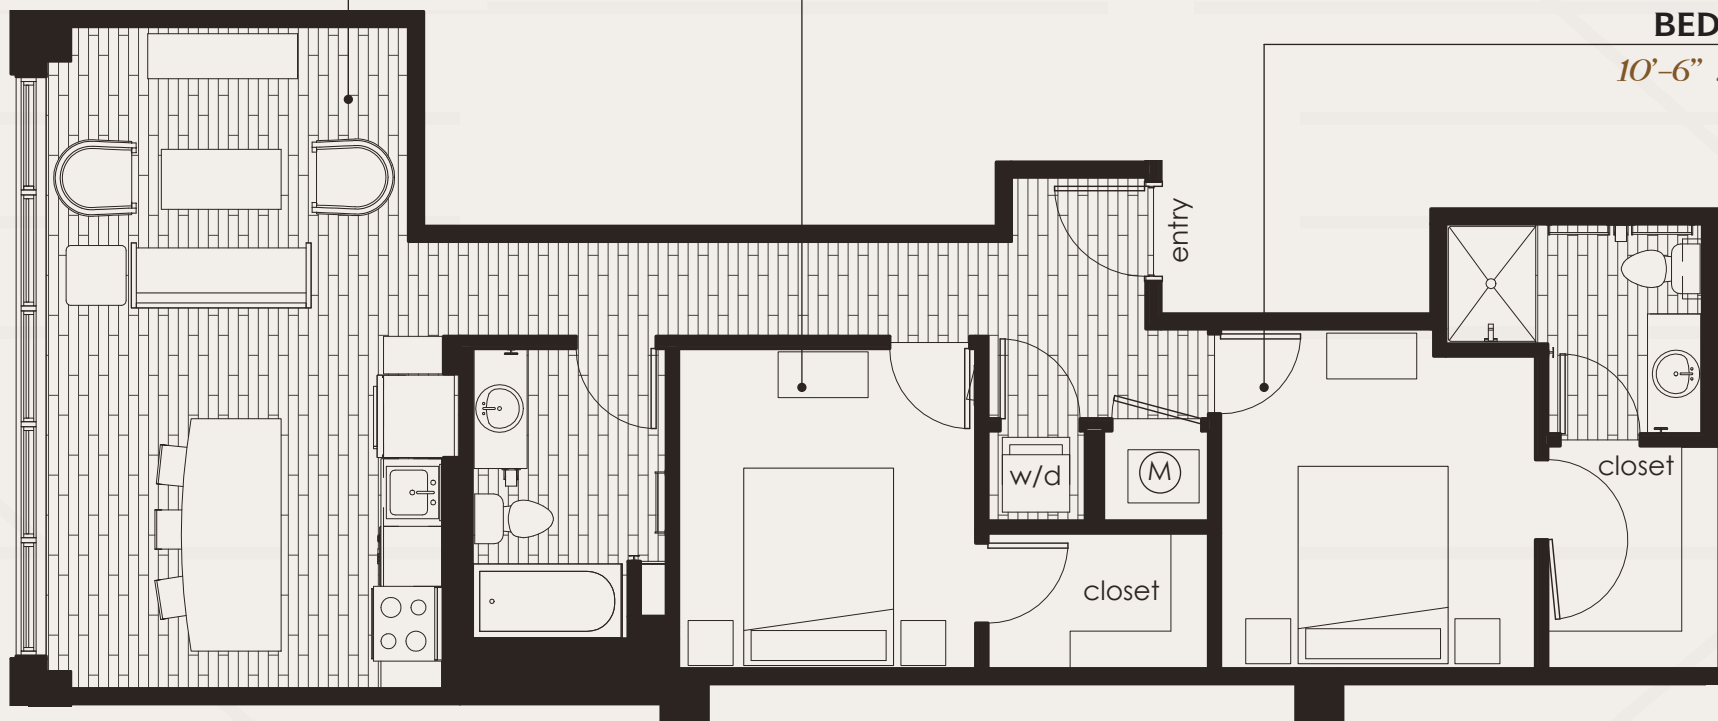

THE WIRE

APARTMENTS

100 South 19th Street Omaha, NE 68102

(402) 345-0993

info@thewireomaha.com

KITCHEN / LIVING / DINING

13'-3" x 22'-1"

GUEST BEDROOM

10'-0" x 10'-8"

BEDROOM

10'-6" x 11'-4"

Hotel

NORTH VIEW
2 BED / 2 BATH
945 s.f.