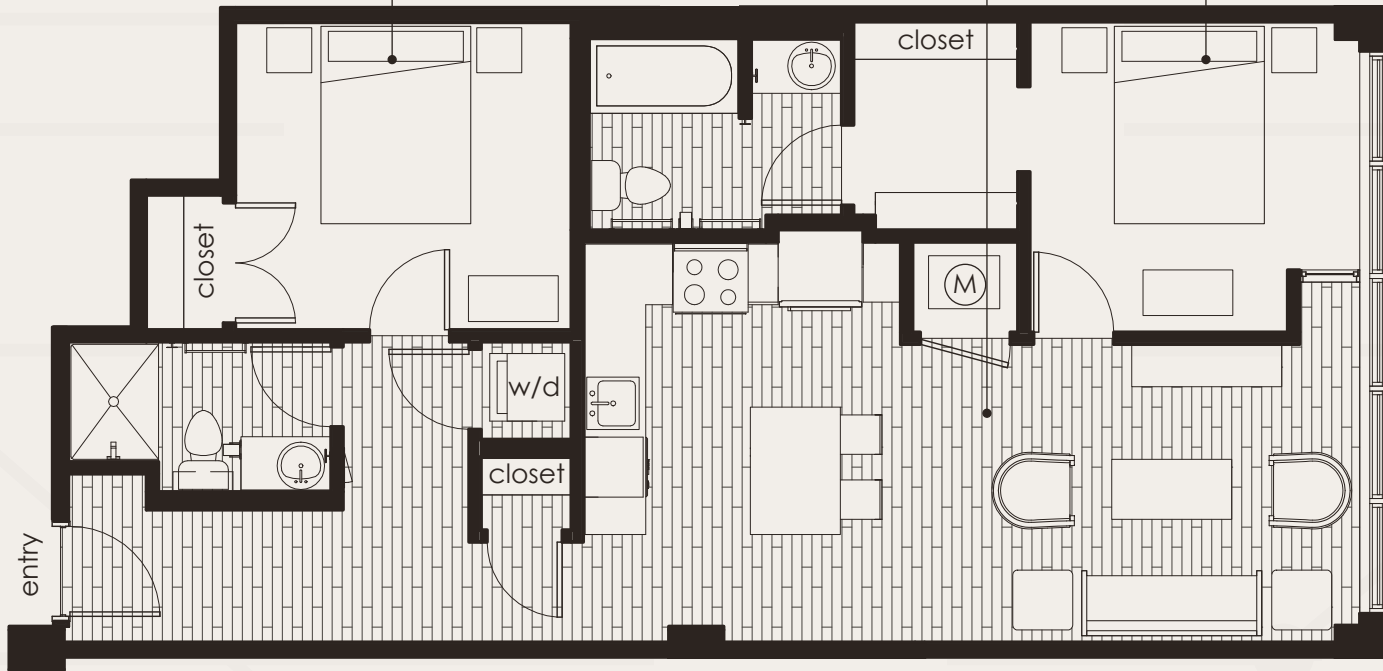

THE WIRE

APARTMENTS

100 South 19th Street Omaha, NE 68102

(402) 345-0993

info@thewireomaha.com

GUEST BEDROOM

10'-3" x 11'-2"

KITCHEN / LIVING / DINING

25'-11" x 13'-4"

MASTER BEDROOM

10'-4" x 11'-0"

Sierra

EAST VIEW
2 BED / 2 BATH
904 s.f.