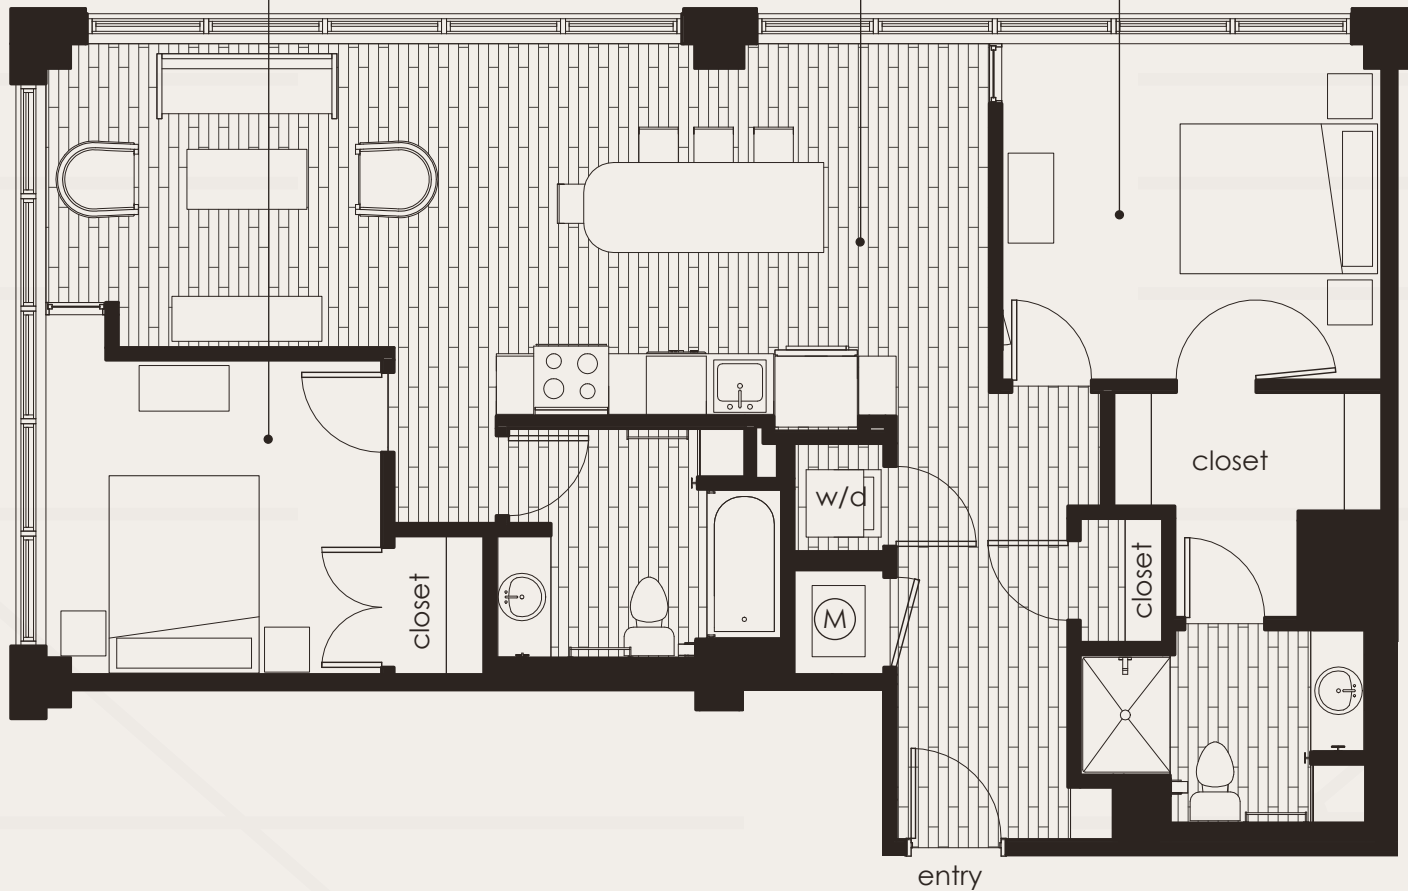

THE WIRE

APARTMENTS

GUEST BEDROOM

10'-6" x 11'-2"

KITCHEN / LIVING / DINING

12'-5" x 31'-6"

MASTER BEDROOM

11'-3" x 12'-8"

100 South 19th Street Omaha, NE 68102

(402) 345-0993

info@thewireomaha.com

Romeo

NORTH & WEST VIEW

2 BED / 2 BATH

1112 s.f.