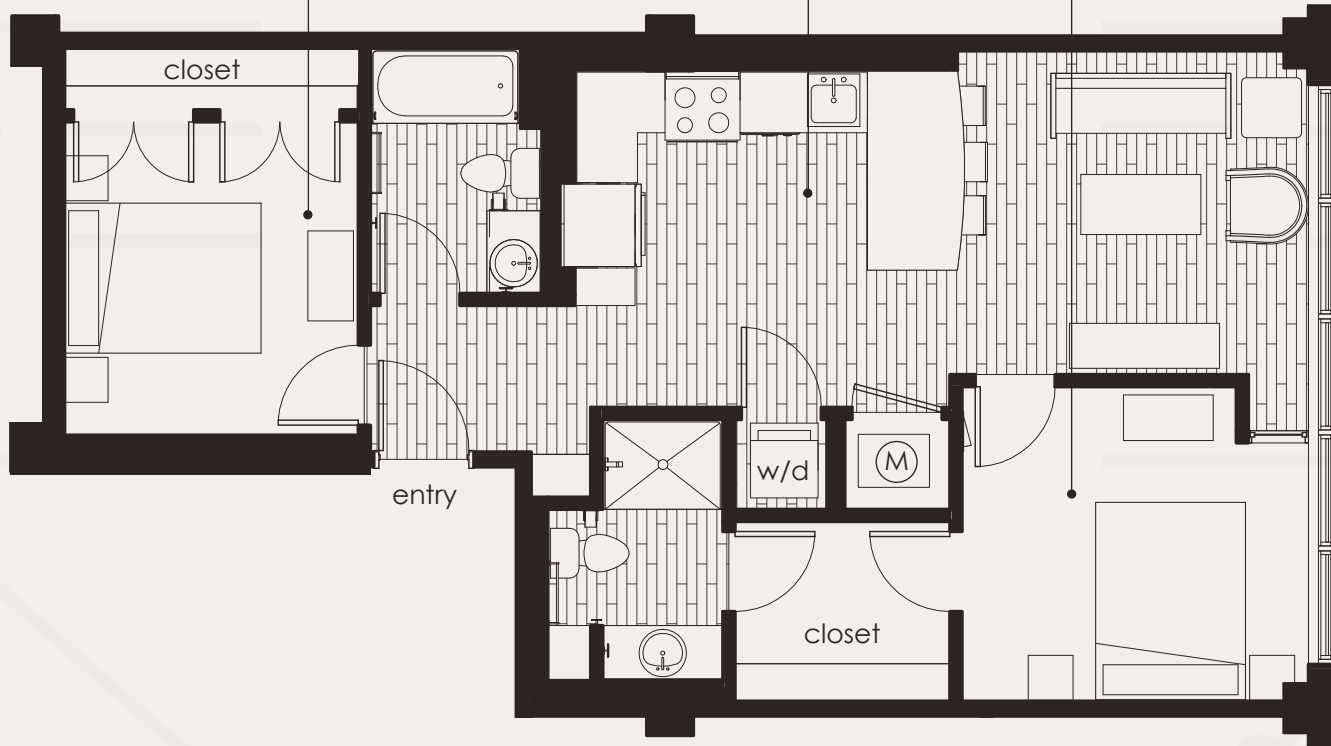

THE WIRE

APARTMENTS

100 South 19th Street Omaha, NE 68102

(402) 345-0993

info@thewireomaha.com

GUEST BEDROOM

10'-0" x 10'-5"

KITCHEN / LIVING / DINING

10'-11" x 24'-6"

MASTER BEDROOM

10'-6" x 11'-7"

November

SOUTH VIEW
2 BED / 2 BATH
839 s.f.