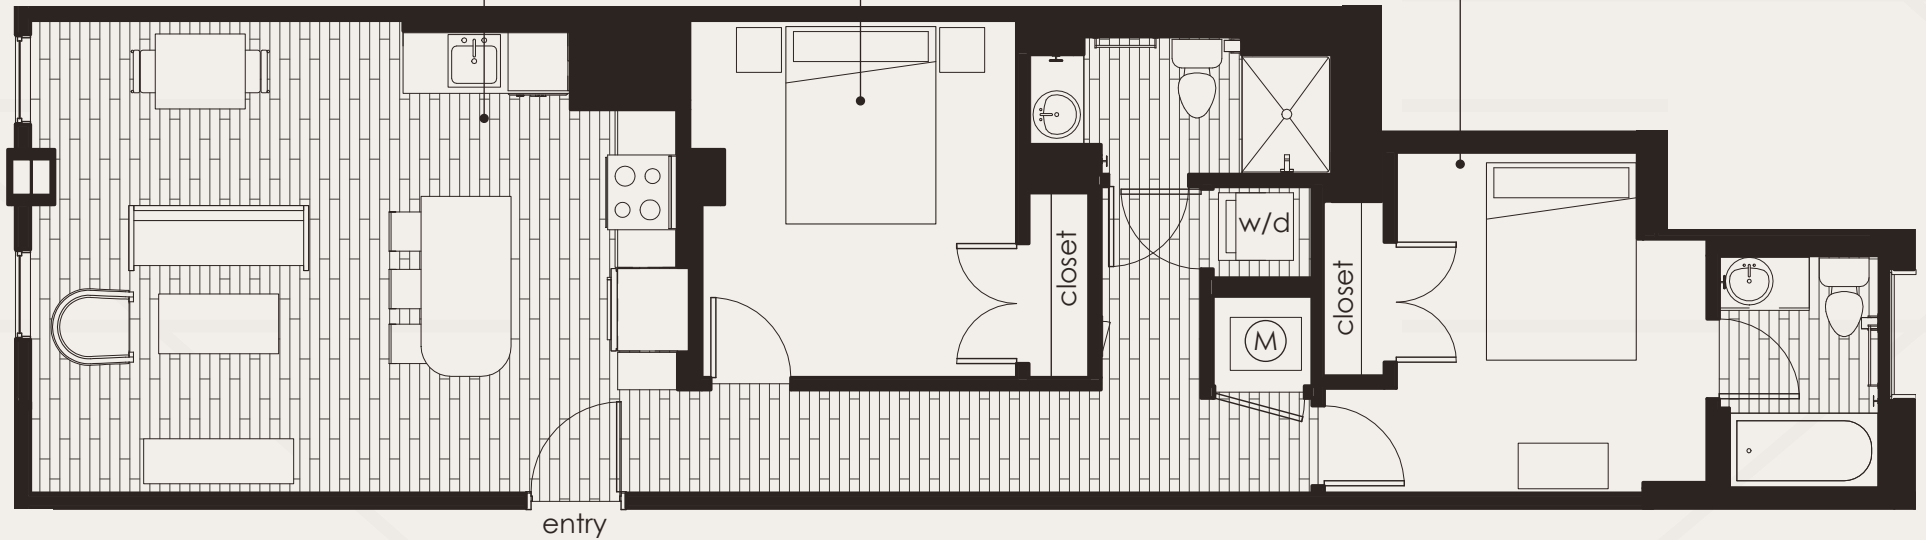

THE WIRE

APARTMENTS

100 South 19th Street Omaha, NE 68102

(402) 345-0993

info@thewireomaha.com

KITCHEN / LIVING / DINING

15'-9" x 21'-7"

GUEST BEDROOM

10'-6" x 11'-11"

MASTER BEDROOM

10'-4" x 11'-5"

Lima

ATRIUM VIEW
2 BED / 2 BATH
954 s.f.