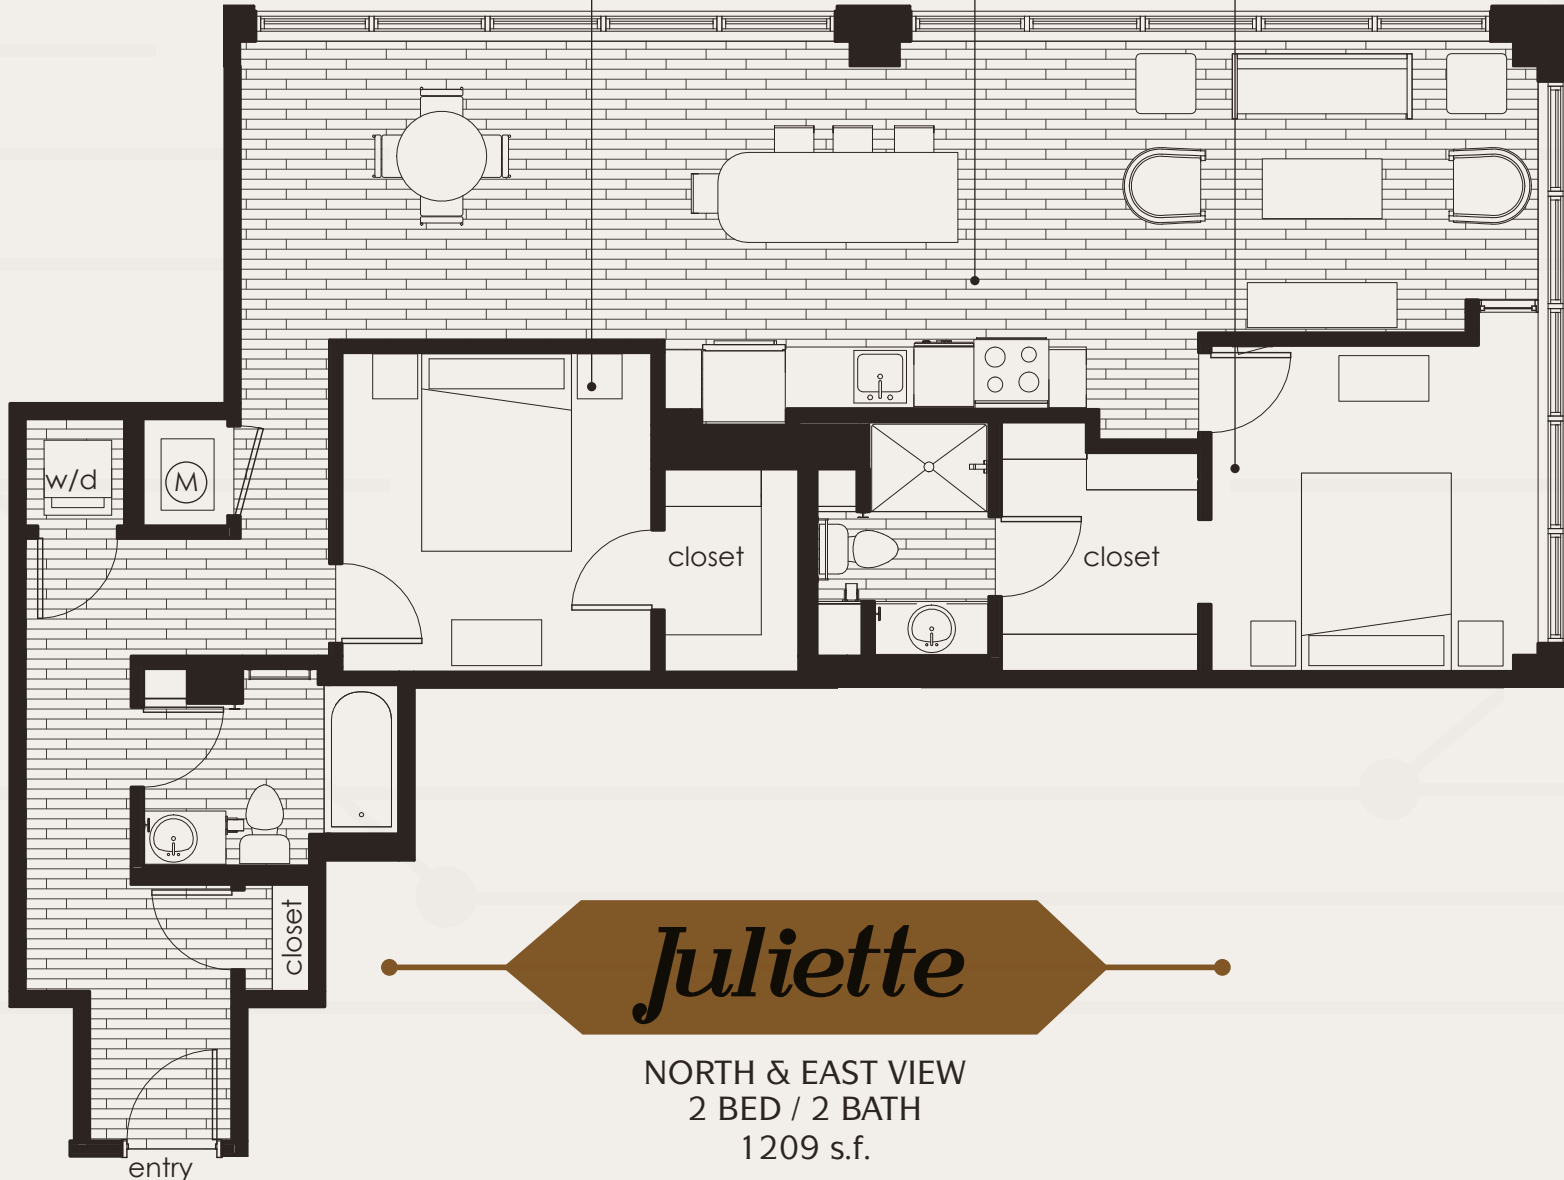

THE WIRE

APARTMENTS

100 South 19th Street Omaha, NE 68102

(402) 345-0993

info@thewireomaha.com

GUEST BEDROOM

10'-4" x 10'-8"

KITCHEN / LIVING / DINING

10'-4" x 43'-4"

MASTER BEDROOM

10'-11" x 10'-11"

Juliette

NORTH & EAST VIEW

2 BED / 2 BATH

1209 s.f.