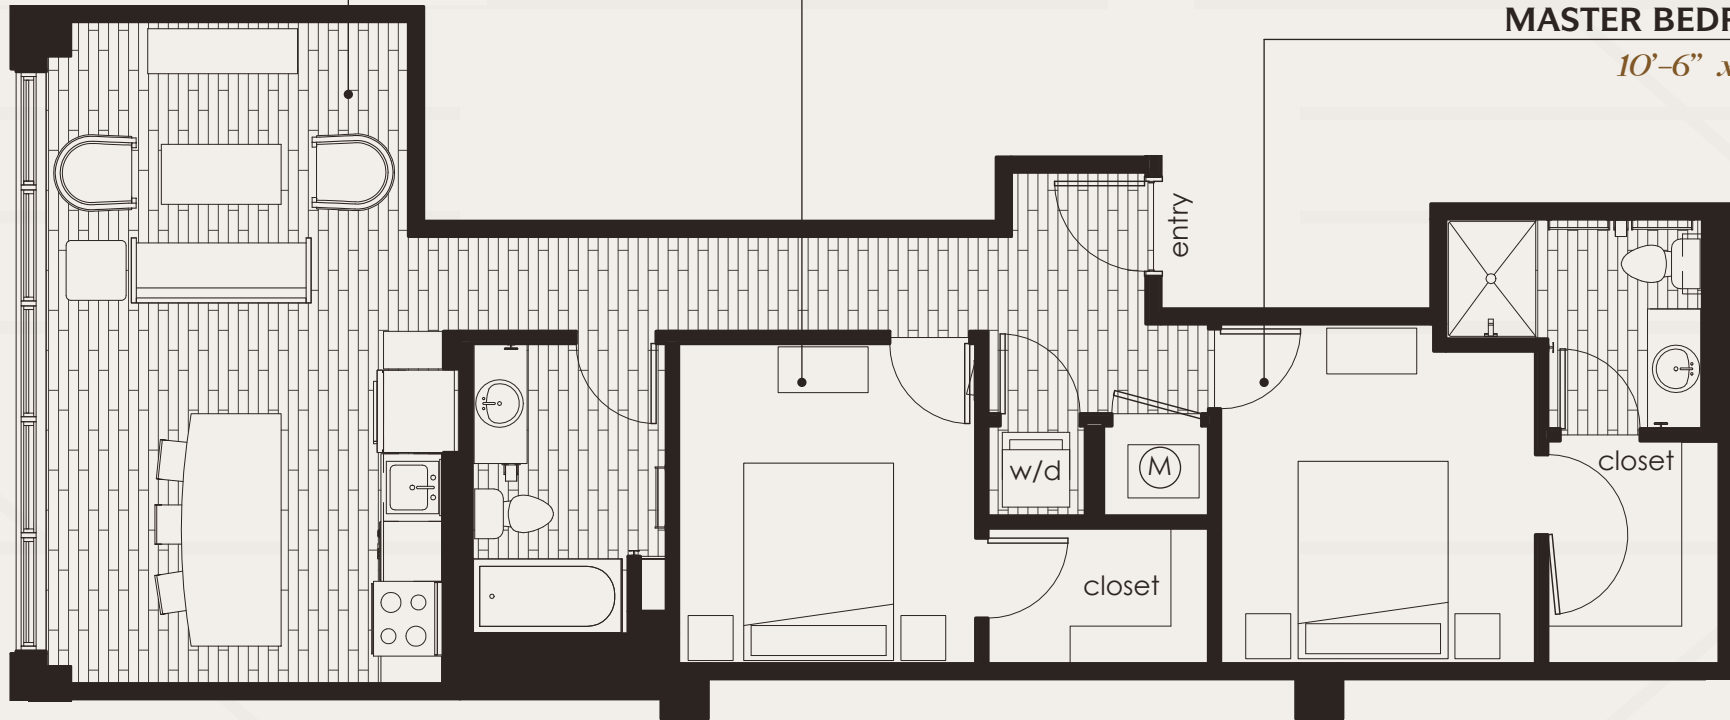

THE WIRE

APARTMENTS

KITCHEN / LIVING / DINING

13'-3" x 22'-1"

GUEST BEDROOM

10'-0" x 10'-8"

MASTER BEDROOM

10'-6" x 11'-4"

100 South 19th Street Omaha, NE 68102

(402) 345-0993

info@thewireomaha.com

Hotel

NORTH VIEW
2 BED / 2 BATH
945 s.f.